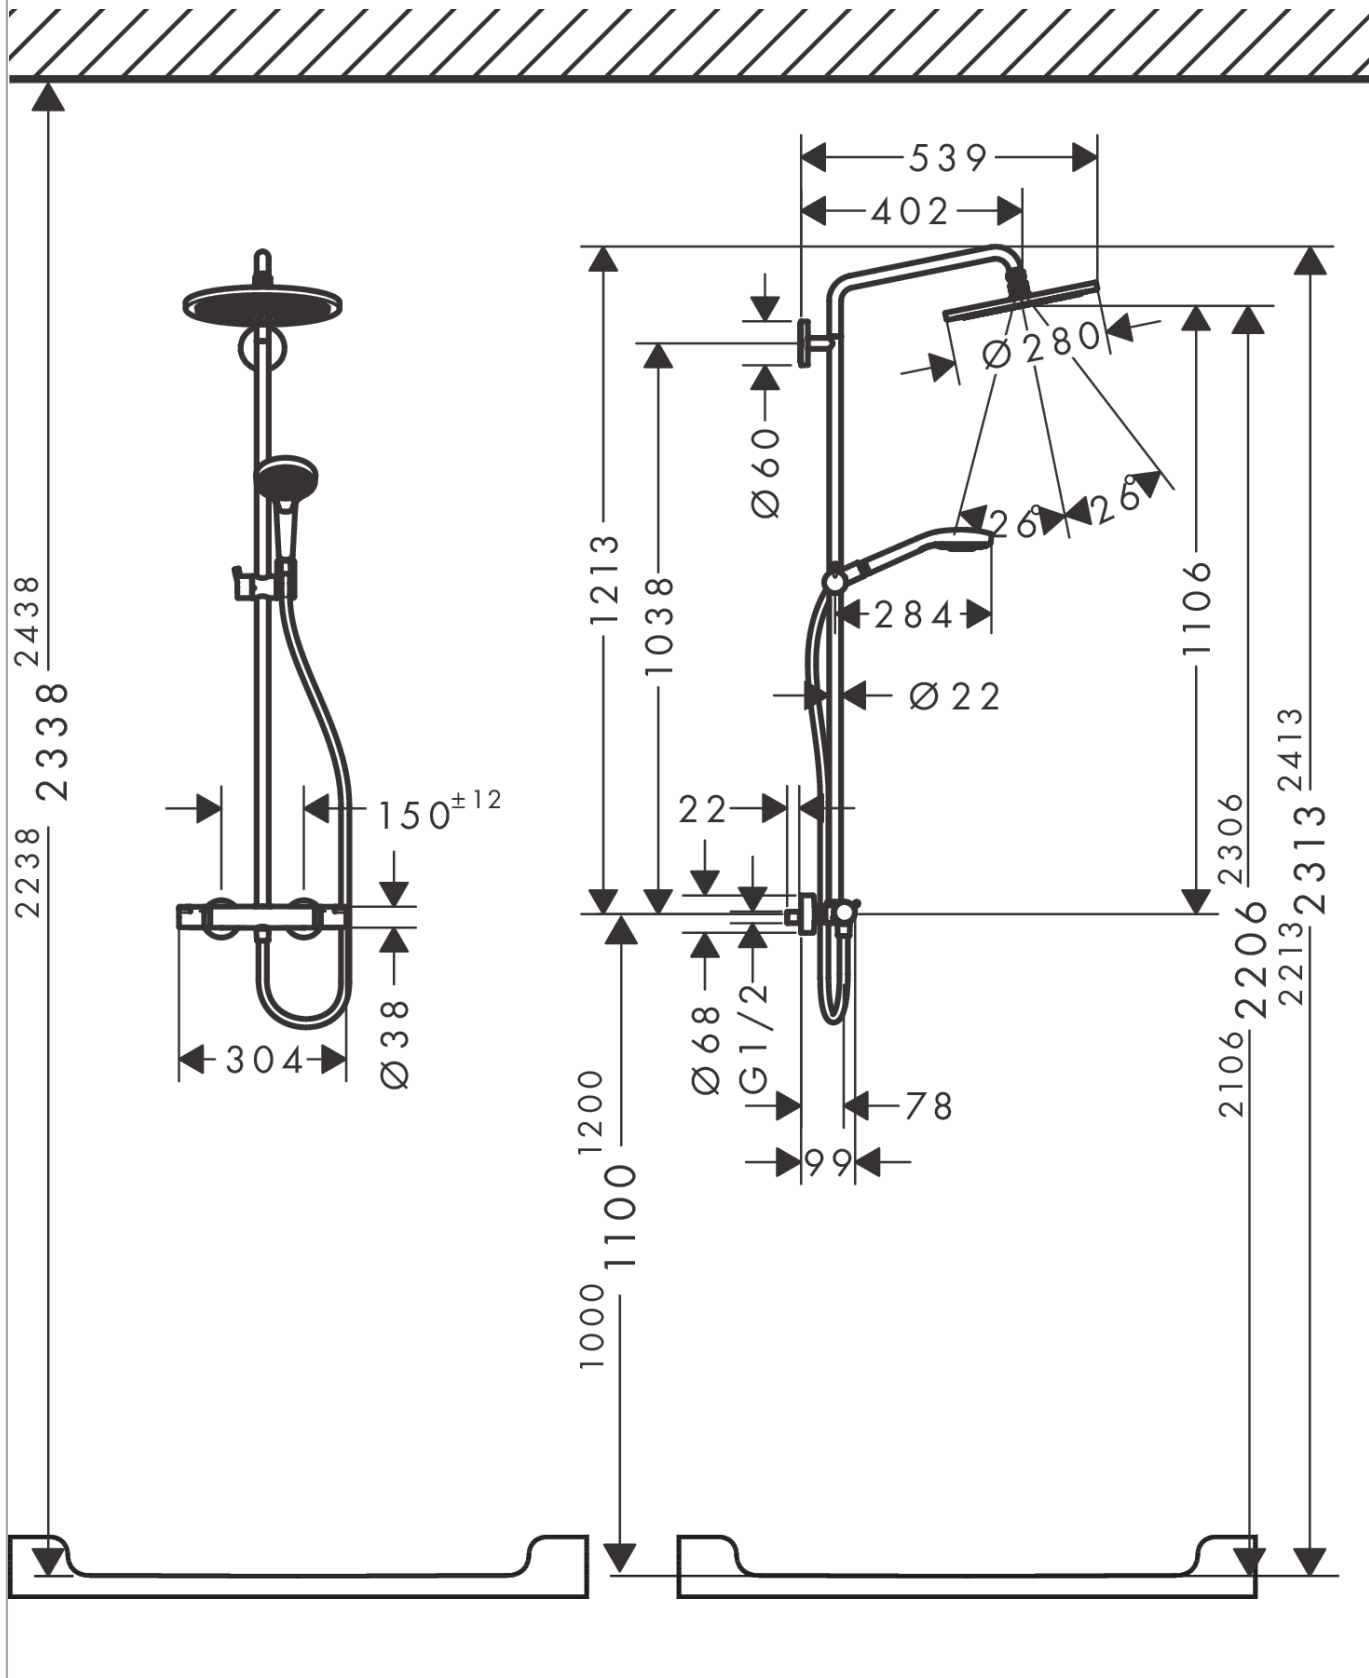

Croma Select S

Showerpipe 280 1jet with thermostat and hand shower Raindance Select S 120 3jet

Surfaces: **Brushed Black Chrome** Article Number: **26890340**

Installation examples