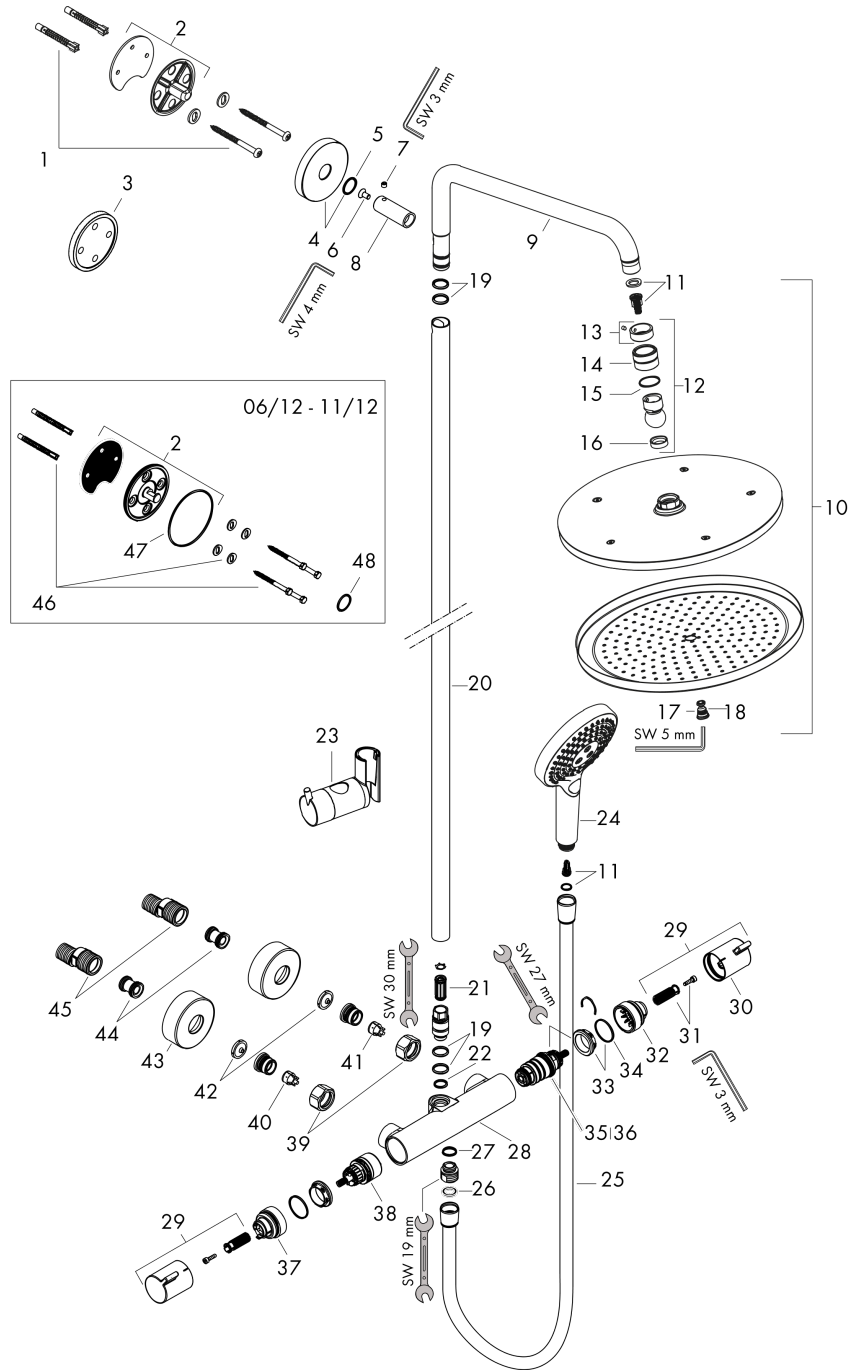

Croma Select S
Showerpipe 280 1jet with thermostat and hand shower Raindance Select S 120 3jet
Surfaces: **Brushed Black Chrome** Article Number: **26890340**

Exploded Drawing

Year of production: >06/20

Croma Select S

Showerpipe 280 1jet with thermostat and hand shower Raindance Select S 120 3jet

Surfaces: **Brushed Black Chrome** Article Number: **26890340**

Spare part list

Year of production: >06/20

Pos.	Description	Article Number	Price	PU
1	mounting set	96179000	-	1
2	wall flange	95688000	-	1
3	tile-matching-disk 7 mm	95239340	-	1
4	escutcheon Ø 60 mm	95692340	-	1
5	O-ring 20x2,5	92602000	-	1
6	screw	92137000	-	1
7	hollow set screw M6x5	98447000	-	1
8	sleeve	92166340	-	1
9	shower arm	95985340	-	1
10	head shower	26220340	-	1
11	filter insert	97708000	-	1
12	ball joint	98941340	-	1
13	lock washer	98942340	-	1
14	nut	97958340	-	1
15	lever collar	97536000	-	1
16	seal	97606000	-	1
17	air jet	95794340	-	1
18	O-ring 7x2	98419000	-	1
19	O-ring 15x2,5	98131000	-	1
20	pipe 1030 mm	95915340	-	1
21	noise reduction	95009000	-	1
22	O-ring 12x2,25	98382000	-	1
23	support, assy	97651340	-	1
24	handshower	26530340	-	1
25	shower hose Isiflex'B 1,60 m	28276340	-	1
26	seal	98058000	-	1
27	O-ring 14x2	98129000	-	1
28	Thermostat	92147340	-	1
29	handle	95836340	-	1
30	pushbutton	92848340	-	1
31	handle fixing set	95843000	-	1
32	safety set	95839000	-	1
33	O-ring 26x1,5	98390000	-	1
34	nut	98913000	-	1
35	thermostat cartridge	98282000	-	1
36	cartridge for exchanged connections	92373000	-	1
37	stop ring for flow control	95927000	-	1
38	shut off unit with selector	98283000	-	1
39	set of nuts	96157340	-	1
40	non return valve (pressure-resistant up to 2 MPa)	93136000	-	1
41	non return valve	96737000	-	1