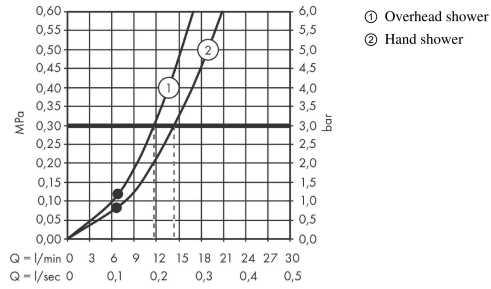

Croma Select S

Showerpipe 280 1jet with thermostat and hand shower Raindance Select S 120 3jet

Surfaces: **Brushed Black Chrome** Article Number: **26890340**

Flowchart